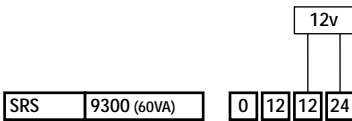

Note:
This is a cross reference for using the 9300 power supply in place of those listed below.

The 9300 is 60VA 12 and / or 24 V ac power supply. It is in most cases able to provide more power than the units it is replacing

Cross reference