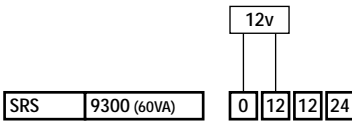

Note:
This is a cross reference for using the 9300 power supply in place of those listed below.

The 9300 is 60VA 12 and / or 24 V ac power supply. It is in most cases able to provide more power than the units it is replacing

Cross reference