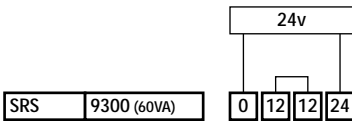

Note:
This is a cross reference for using the 9300 power supply in place of those listed below.

The 9300 is 60VA 12 and / or 24 V ac power supply. It is in most cases able to provide more power than the units it is replacing

Cross reference