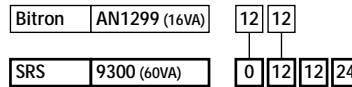

Note:
This is a cross reference for using the 9300 power supply in place of those listed below.

The 9300 is 60VA 12 and / or 24 V ac power supply. It is in most cases able to provide more power than the units it is replacing

Cross reference